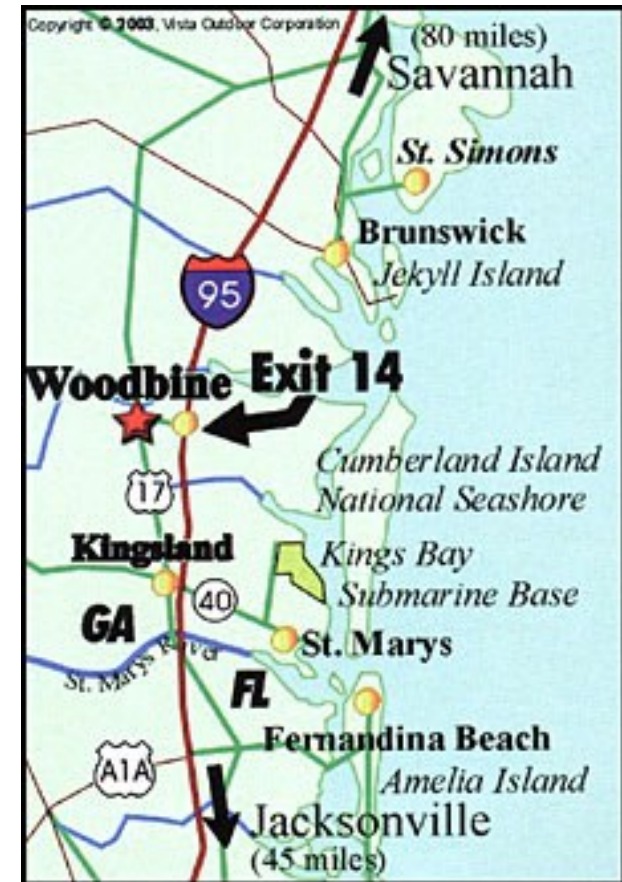

Take exit 14 for GA-25 Spur toward Woodbine  
Turn left onto **GA-25 Spur N/10th St**  
Turn right onto **Bedell Ave**  
**313 Bedell Ave**